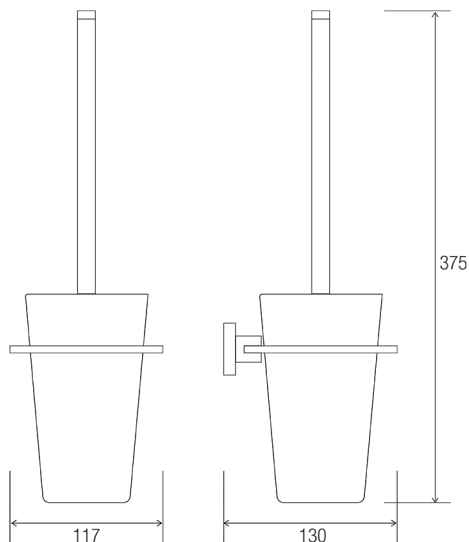

DIMENSIONS

TOILET BRUSH WITH HOLDER

Product Code - Finish

- BA 514 C - Chrome

Features

- Wall mounted toilet brush
- Frosted glass bowl
- Brass construction
- Chrome plated finish
- Stainless steel fixings supplied